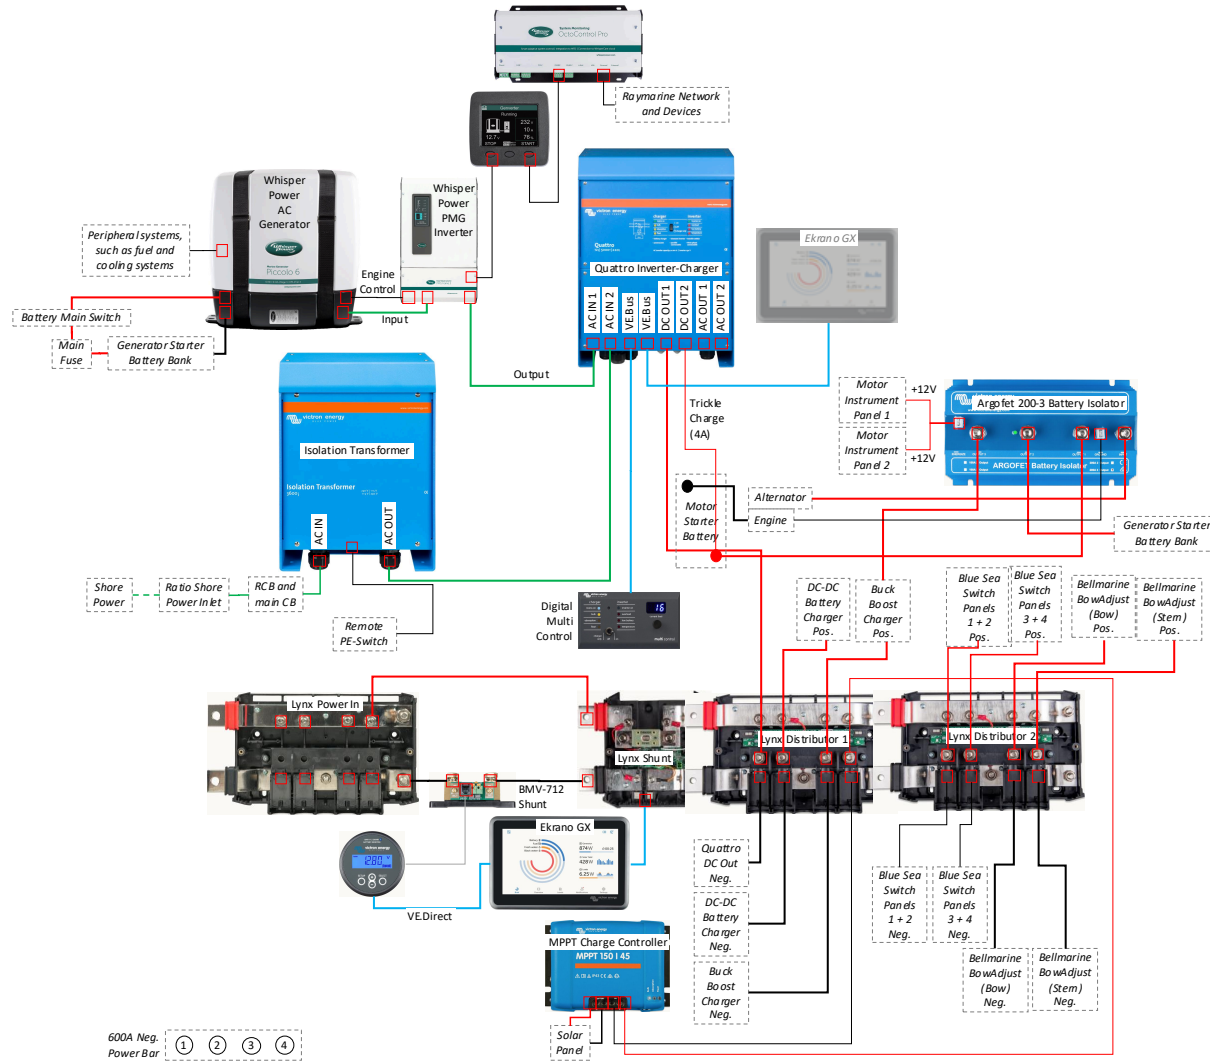

MV Skarn (Boarcruiser 35 Classic) – Victron configuration, including connected peripheral devices

600A Neg. Power Bar ① ② ③ ④